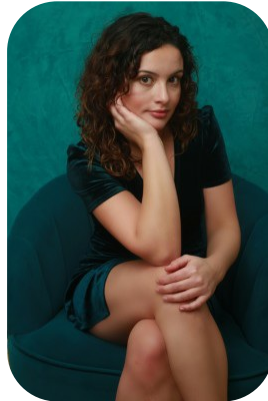

Additional Talents:

BIKE - SWIM - ROLLERBLADE - HORSE RIDE - SKI - ICESKATE - CLIMB