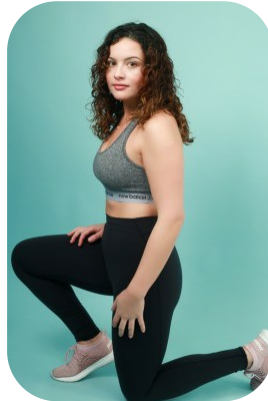

Additional Talents:

BIKE - SWIM - ROLLERBLADE - HORSE RIDE - SKI - ICESKATE - CLIMB