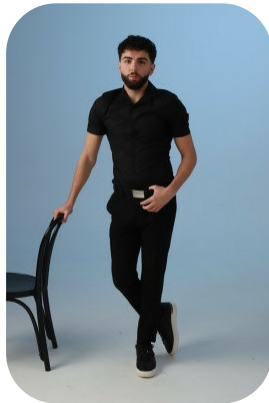

# Ally Issa

Videos: 1

Age: 21-24	Height: 5ft8inch	Eye Colour: Brown	Accent: London
Gender: M	Weight: 72kg	Waist: 32; 81 cm	
Location: Britain North	Shoe Size: 9		
Drives: Yes	Hair Color: Brunette		

Talents  
COMMERCIAL MODELS