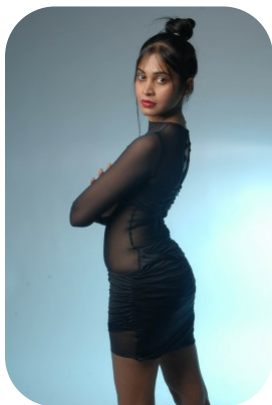

Additional Talents:
BIKE - GYM - FITNESS
NETBALL - BADMINTON