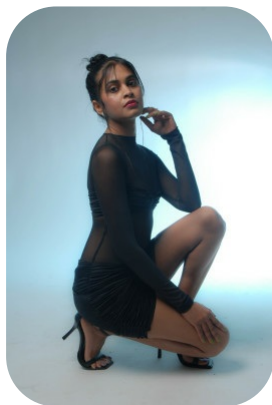

Additional Talents:
BIKE - GYM - FITNESS
NETBALL - BADMINTON