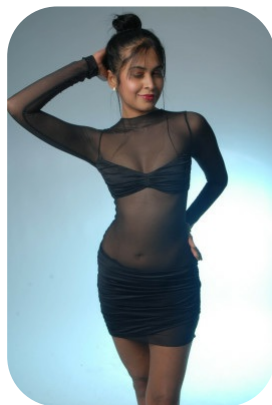

Additional Talents:
BIKE - GYM - FITNESS
NETBALL - BADMINTON