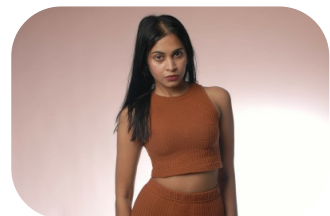

Additional Talents:
BIKE - GYM - FITNESS
NETBALL - BADMINTON