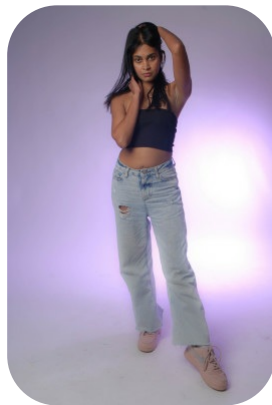

Additional Talents:
BIKE - GYM - FITNESS
NETBALL - BADMINTON