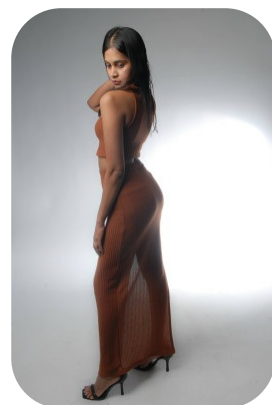

Additional Talents:
BIKE - GYM - FITNESS
NETBALL - BADMINTON