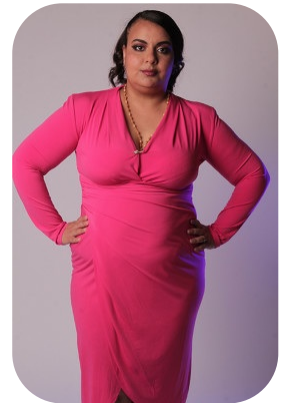

Alya Sharara

Age: 31-40	Height: 5ft5inch	Eye Colour: Brown	Accent: London
Gender:F	Shoe Size: 5	Waist: 44	Bust: 41
Location: London	Hair Color: Black	Hips: 47	

Talents
 COMMERCIAL MODELS, NEW FACES, PLUS SIZE,
 EXTRAS