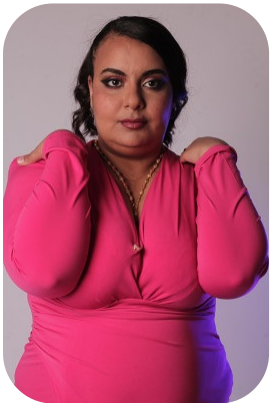

Alya Sharara

Age: 31-40	Height: 5ft5inch	Eye Colour: Brown	Accent: London
Gender:F	Shoe Size: 5	Waist: 44	Bust: 41
Location: London	Hair Color: Black	Hips: 47	

Talents
 COMMERCIAL MODELS, NEW FACES, PLUS SIZE,
 EXTRAS