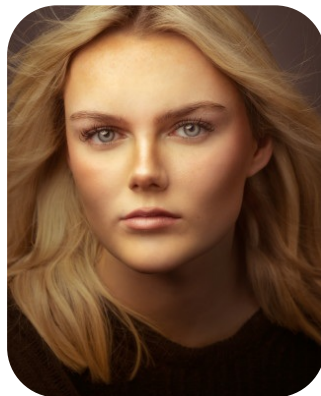

Additional Talents:
SWIM BIKE SING DANCE BALLET TAP