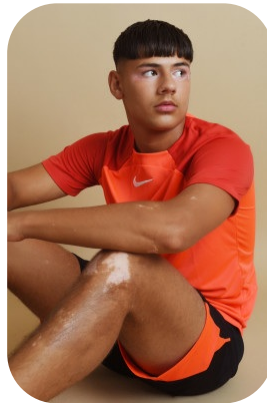

Amaan A

Age: 16-20	Height: 5ft10inch	Eye Colour: Hazel	Accent: Northern
Gender: M	Weight: 73kg	Waist: 32	Bust: 36
Location: Wales	Shoe Size: 8.UK	Hair Color: Black	
Drives: No			

Talents
COMMERCIAL MODELS, TEEN MODELS, EXTRAS