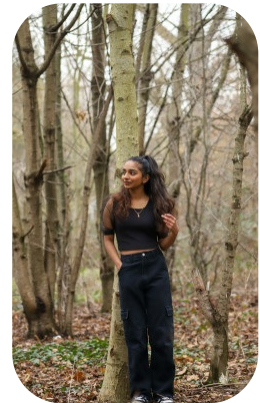

South Asian

Location:

Weight:

Waist: 29.5

London

45kg

Bust: 31.5

Drives: No

Shoe Size:

Hips: 32.5

4

Hair Color:

Black

Talents

COMMERCIAL MODELS

Additional Talents: