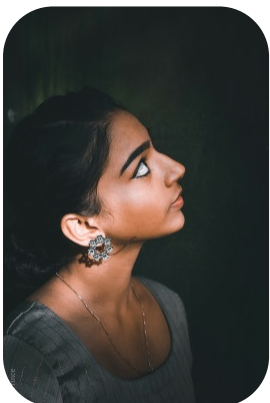

# Amala Jacob

Age: 16-20

Height:

Eye Colour:

Accent:

Gender:F

5ft2inch

Brown

South Asian

Location:

Weight:

Waist: 29.5

London

45kg

Bust: 31.5

Drives: No

Shoe Size:

Hips: 32.5

4

Hair Color:

Black

Talents

COMMERCIAL MODELS

Additional Talents: