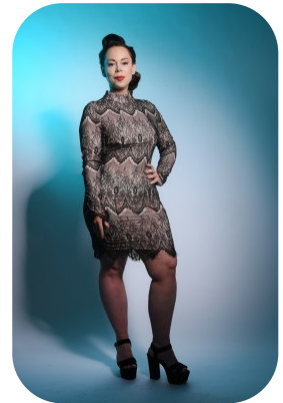

Amanda Tyler

Age: 31-40	Height: 5ft3inch	Eye Colour: Green	Accent: Other
Gender:F	Weight: 68kg	Waist: 29	
Location: London	Shoe Size: 5	Bust: 36dd	
Drives: Yes	Hair Color: Brunette	Hips: 42	

Talents

COMMERCIAL MODELS, MATURE MODELS, EXTRAS