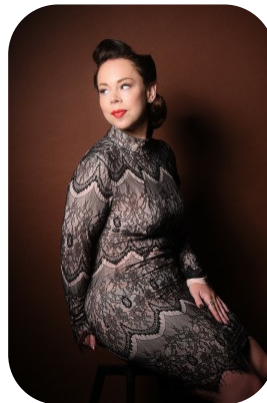

Amanda Tyler

Age: 31-40	Height: 5ft3inch	Eye Colour: Green	Accent: Other
Gender:F	Weight: 68kg	Waist: 29	
Location: London	Shoe Size: 5	Bust: 36dd	
Drives: Yes	Hair Color: Brunette	Hips: 42	

Talents

COMMERCIAL MODELS, MATURE MODELS, EXTRAS