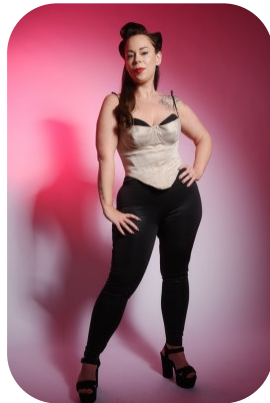

Amanda Tyler

Age: 31-40	Height: 5ft3inch	Eye Colour: Green	Accent: Other
Gender:F	Weight: 68kg	Waist: 29	
Location: London	Shoe Size: 5	Bust: 36dd	
Drives: Yes	Hair Color: Brunette	Hips: 42	

Talents

COMMERCIAL MODELS, MATURE MODELS, EXTRAS