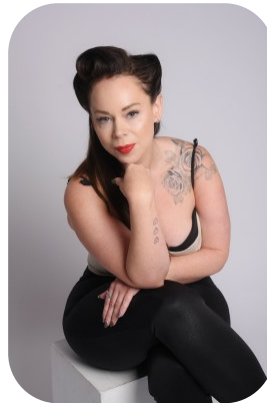

Amanda Tyler

Age: 31-40	Height: 5ft3inch	Eye Colour: Green	Accent: Other
Gender:F	Weight: 68kg	Waist: 29	
Location: London	Shoe Size: 5	Bust: 36dd	
Drives: Yes	Hair Color: Brunette	Hips: 42	

Talents

COMMERCIAL MODELS, MATURE MODELS, EXTRAS