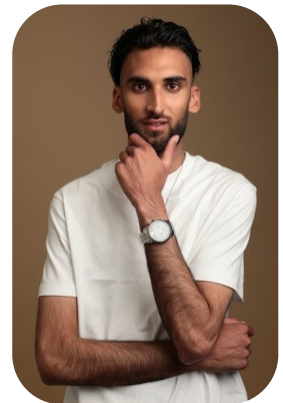

Additional Talents:

SWIM BIKE GYM FOOTBALL KICKBOXING