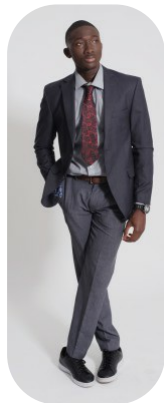

Amara Yateh

Age: 16-20	Height: 6ft0inch	Eye Colour: Brown	Accent: African
Gender: M	Weight: 79kg	Waist: 32	Bust: 38
Location: London	Shoe Size: 12	Hips: 35	
Drives: Yes	Hair Color: Black		

Talents
COMMERCIAL MODELS