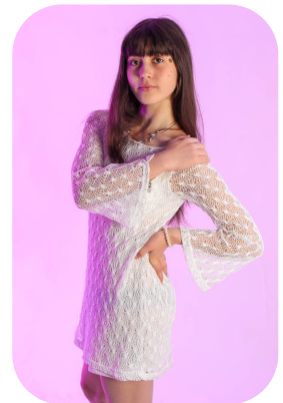

Amber-Louise Brooks

Credits: 3

Age: 16-20	Height: 5ft5inch	Eye Colour: Brown	Accent: London
Gender:F	Weight: 51kg	Waist: 25	Bust: 34b
Location: Britain North	Shoe Size: 5.5	Hips: 33	
Drives: No	Hair Color: Brunette		

Talents
COMMERCIAL MODELS, TEEN MODELS, EXTRAS

Additional Talents:

BIKE - SWIM - ROLLERBLADE - ROLLERSKATE - ICESKATE - CLIMB

Credits:

Years of Production	Production Name	Role
2018	4 o'clock club	School child
2018	The worst witch	School child
2017	Free rein	Extra at the fair