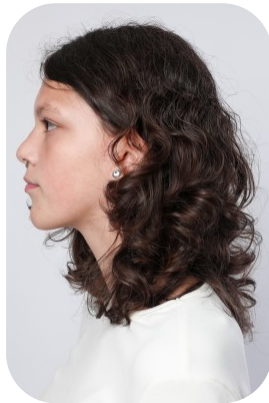

Amber Gotts

Age: 16-20	Height: 5ft8inch	Eye Colour: Brown	Accent: London
Gender:F	Weight: 51kg	Waist: 28"	Bust: 32"
Location: London	Shoe Size: 7	Hips: 34"	
Drives: No	Hair Color: Brunette		

Talents
COMMERCIAL MODELS, EXTRAS