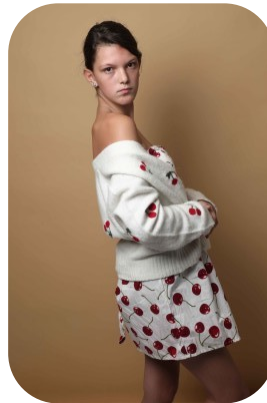

Amber Gotts

Age: 16-20	Height: 5ft8inch	Eye Colour: Brown	Accent: London
Gender:F	Weight: 51kg	Waist: 28"	Bust: 32"
Location: London	Shoe Size: 7	Hips: 34"	
Drives: No	Hair Color: Brunette		

Talents
COMMERCIAL MODELS, EXTRAS