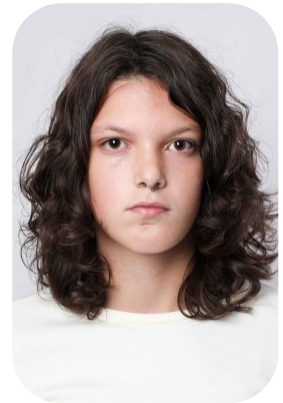

Amber Gotts

Age: 16-20	Height: 5ft8inch	Eye Colour: Brown	Accent: London
Gender:F	Weight: 51kg	Waist: 28"	Bust: 32"
Location: London	Shoe Size: 7	Hips: 34"	
Drives: No	Hair Color: Brunette		

Talents
COMMERCIAL MODELS, EXTRAS