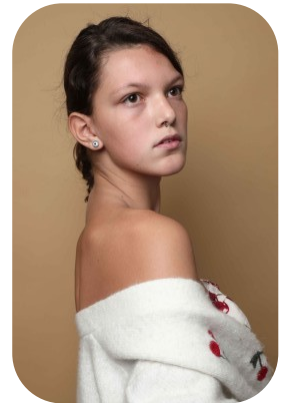

Amber Gotts

Age: 16-20	Height: 5ft8inch	Eye Colour: Brown	Accent: London
Gender:F	Weight: 51kg	Waist: 28"	Bust: 32"
Location: London	Shoe Size: 7	Hips: 34"	
Drives: No	Hair Color: Brunette		

Talents
COMMERCIAL MODELS, EXTRAS