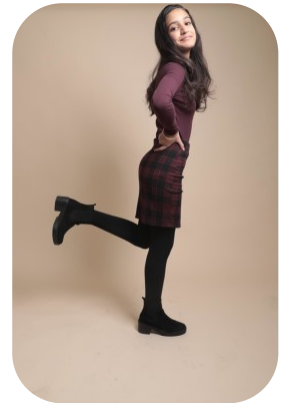

Amber Kaur

Age: 11-15	Height: 5ft2inch	Eye Colour: Brown	Accent: London
Gender:F	Weight: 43kg	Waist: 26cm	
Location: London	Shoe Size: 6	Bust: 30cm	
Drives: No	Hair Color: Brunette	Hips: 33cm	

Talents
CHILD MODELLING, EXTRAS