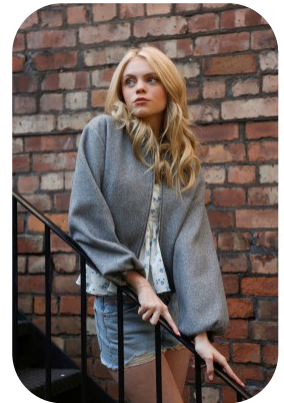

Amelia Armitage

Age: 11-15	Height: 5ft8inch	Eye Colour: Blue	Accent: Northern
Gender:F	Weight: 50kg	Waist: 26	Bust: 33
Location: Britain North	Shoe Size: 4	Hips: 34	
Drives: No	Hair Color: Blonde		

Talents
TEEN MODELS, EXTRAS