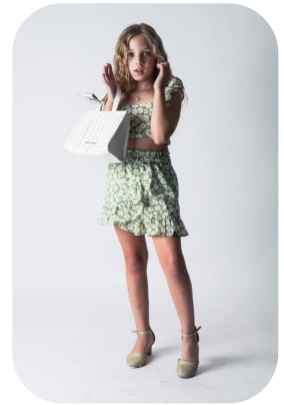

Amelia Morris

Age: 11-15	Height: 4ft7inch	Eye Colour: Green	Accent: London
Gender:F	Weight: 37kg	Waist: 72cm	
Location: London	Shoe Size: 5	Bust: 68cm	
Drives: No	Hair Color: Blonde	Hips: 77cm	

Talents
CHILD MODELLING, EXTRAS