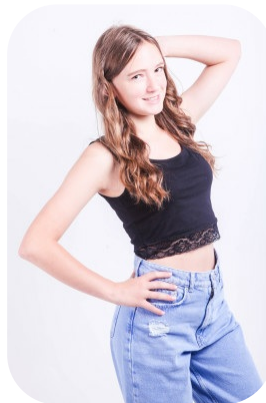

Amelia P

Age: 11-15	Height: 5ft6inch	Eye Colour: Brown	Accent: London
Gender:F	Weight: 57kg	Waist: 27	
Location: London	Shoe Size: 5.5	Bust: 34C	
Drives: No	Hair Color: Blonde	Hips: 36	

Talents

CHILD MODELLING, TEEN MODELS