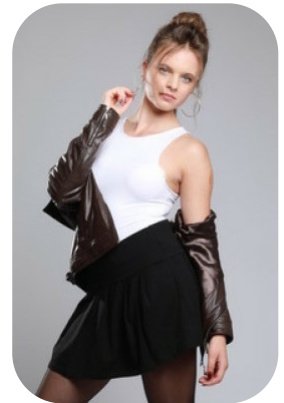

Amelia Portlock

Trainings: 2 Videos: 1

Age: 16-20	Height: 5ft3inch	Eye Colour: Blue	Accent: London
Gender:F	Weight: 51kg	Waist: 63cms	
Location: London	Shoe Size: 5	Bust: 88cms	
Drives: No	Hair Color: Brunette	Hips: 83cms	

Talents

TEEN MODELS, YOUNG PERFORMERS

Additional Talents:

SWIM

BIKE

CLIMB
PIANO
ACTING
KARATE

Trainings:

Drama Acting LAMDA Grade 5 Solo	Stroud
Drama Acting Trinity Musical Theatre	London