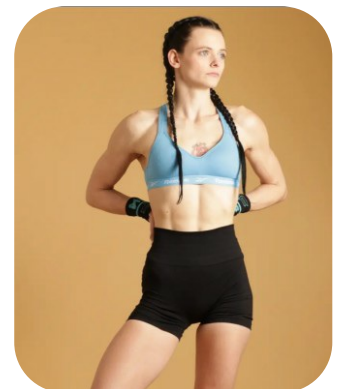

Amie Bwye

Age: 25-30

Height:

Eye Colour:

Accent:

Gender:F

5ft9inch

Blue

London

Location:

Weight:

Waist:

London

59kg

26chs

Drives: No

Shoe Size:

Bust: 33chs

7

Hips: 34chs

Hair Color:

Black

Talents

COMMERCIAL MODELS