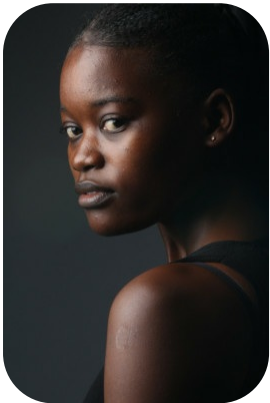

Aminah Nantabo

Age: 25-30	Height: 5ft9inch	Eye Colour: Black	Accent: London
Gender:F	Weight: 59kg	Waist: 23	Bust: 34
Location: London	Shoe Size: 6	Hips: 38	
Drives: Yes	Hair Color: Black		

Talents
COMMERCIAL MODELS, EXTRAS