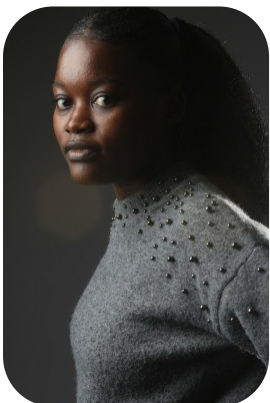

Aminah Nantabo

Age: 25-30	Height: 5ft9inch	Eye Colour: Black	Accent: London
Gender:F	Weight: 59kg	Waist: 23	Bust: 34
Location: London	Shoe Size: 6	Hips: 38	
Drives: Yes	Hair Color: Black		

Talents
COMMERCIAL MODELS, EXTRAS