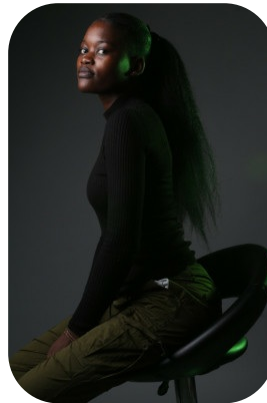

Aminah Nantabo

Age: 25-30	Height: 5ft9inch	Eye Colour: Black	Accent: London
Gender:F	Weight: 59kg	Waist: 23	Bust: 34
Location: London	Shoe Size: 6	Hips: 38	
Drives: Yes	Hair Color: Black		

Talents
COMMERCIAL MODELS, EXTRAS