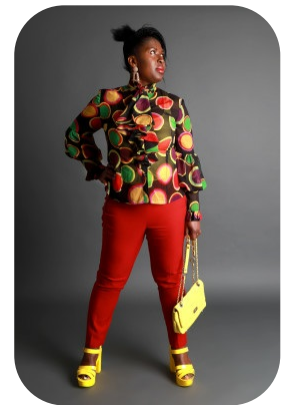

Amina Honda

Age: 41-50	Height: 6ft1inch	Eye Colour: Brown	Accent: African
Gender:F	Weight: 82kg	Waist: 12	Bust: 36 B
Location: Britain North	Shoe Size: 7	Hips: 90 cm	
Drives: No	Hair Color: Black		

Talents
MATURE MODELS