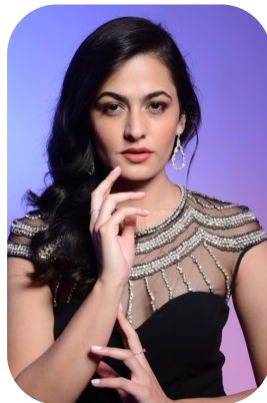

Amira Moosa

Age: 21-24	Height: 5ft5inch	Eye Colour: Brown	Accent: London
Gender:F	Weight: 53kg	Waist: 25	Bust: 32
Location: London	Shoe Size: 5	Hips: 37	
Drives: Yes	Hair Color: Black		

Talents
COMMERCIAL MODELS, EXTRAS, ATHLETES