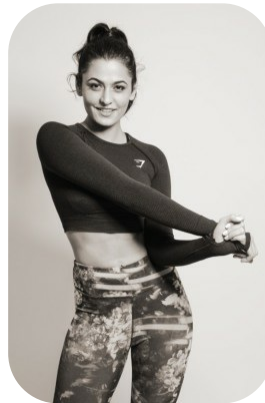

Amira Moosa

Age: 21-24	Height: 5ft5inch	Eye Colour: Brown	Accent: London
Gender:F	Weight: 53kg	Waist: 25	Bust: 32
Location: London	Shoe Size: 5	Hips: 37	
Drives: Yes	Hair Color: Black		

Talents
COMMERCIAL MODELS, EXTRAS, ATHLETES