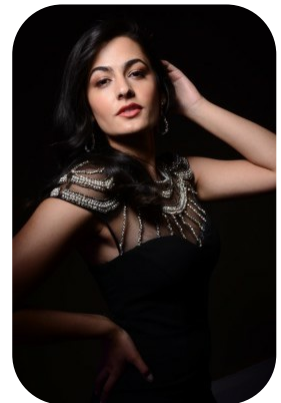

Amira Moosa

Age: 21-24	Height: 5ft5inch	Eye Colour: Brown	Accent: London
Gender:F	Weight: 53kg	Waist: 25	Bust: 32
Location: London	Shoe Size: 5	Hips: 37	
Drives: Yes	Hair Color: Black		

Talents
COMMERCIAL MODELS, EXTRAS, ATHLETES