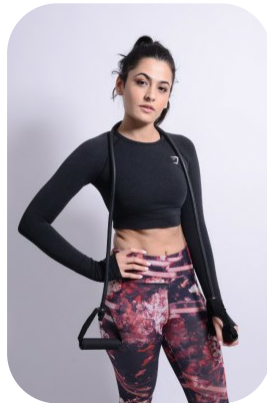

Amira Moosa

Age: 21-24	Height: 5ft5inch	Eye Colour: Brown	Accent: London
Gender:F	Weight: 53kg	Waist: 25	Bust: 32
Location: London	Shoe Size: 5	Hips: 37	
Drives: Yes	Hair Color: Black		

Talents
COMMERCIAL MODELS, EXTRAS, ATHLETES