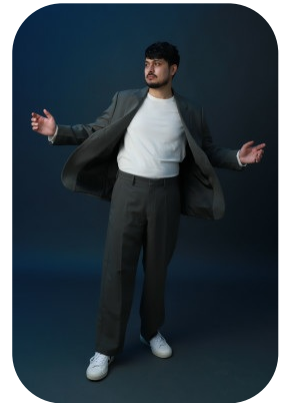

# Amir Mahmood

Age: 25-30	Height: 6ft0inch	Eye Colour: Brown	Accent: London
Gender: M	Weight: 82kg	Waist: 62cm	
Location: London	Shoe Size: 11	Bust: 103cm	
Drives: Yes	Hair Color: Black	Hips: 91.5cm	

Talents  
COMMERCIAL MODELS