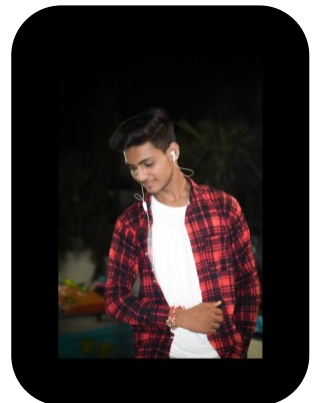

Additional Talents:
SWIM BIKE
CRICKET
SLOW MOTION DANCING
MOTORBIKE