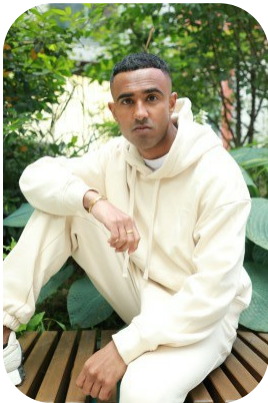

Amit Pankhania

Age: 25-30	Height: 5ft9inch	Eye Colour: Brown	Accent: London
Gender:M	Weight: 63kg	Waist: 69	Hips: 92
Location: London	Shoe Size: 9	Hair Color: Black	
Drives: Yes			

Talents
COMMERCIAL MODELS, EXTRAS