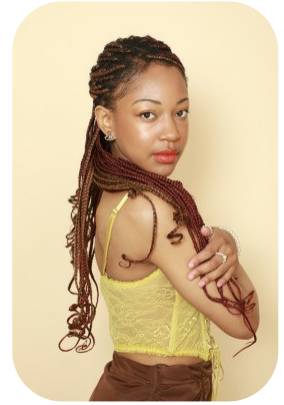

Amiya Evans

Age: 16-20	Height: 5ft4inch	Eye Colour: Brown	Accent: London
Gender:F	Weight: 66kg	Waist: 75cm	
Location: Britain	Shoe Size: 6	Bust: 33.8	
North	Drives: Yes	Hips: 94 cm	
	Hair Color: Black		

Talents

COMMERCIAL MODELS, EXTRAS, MUSICIANS

Additional Talents:

BIKE - SWIM

GYM - FITNESS

NETBALL - RUNNING

ROLLER-SKATING

VIOLIN