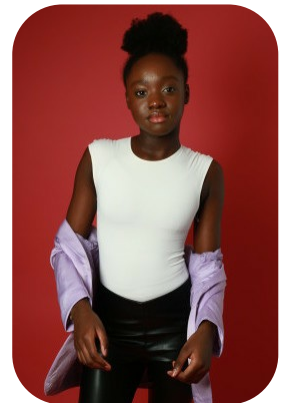

Additional Talents:

SWIM

DANCE - STREET DANCE, CONTEMPORARY - 3 YEARS