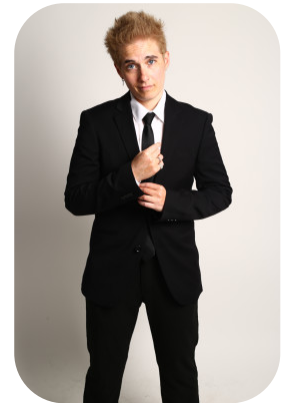

# AMNA Rasul

Videos: 1

Age: 31-40	Height: 5ft6inch	Eye Colour: Blue	Accent: Other
Gender:M	Weight: 64kg	Waist: 34"	Bust: 35"
Location: Britain	Shoe Size: 6.5	Hips: 40"	
Drives: Yes	Hair Color: Blonde		

## Talents

COMMERCIAL MODELS, NEW FACES, DISABILITIES

Additional Talents:  
 SIGN LANGUAGE  
 POETRY FOOTBALL  
 DEAF  
 TRANS MALE ACTOR

FOR ANY INQUIRIES PLEASE CONTACT US

0207 834 66 60 - Office

[www.fusionmng.com](http://www.fusionmng.com)