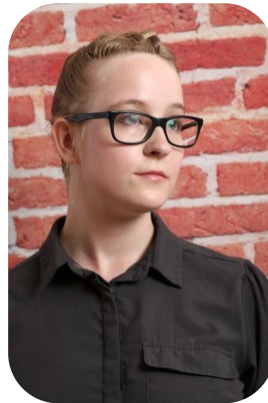

Amy Allaway

Age: 21-24	Height: 5ft1inch	Eye Colour: Green	Accent: London
Gender:F	Weight: 60kg	Waist: 74cm	
Location: London	Shoe Size: 5	Bust: 93cm	
Drives: Yes	Hair Color: Blonde	Hips: 94cm	

Talents
COMMERCIAL MODELS, EXTRAS