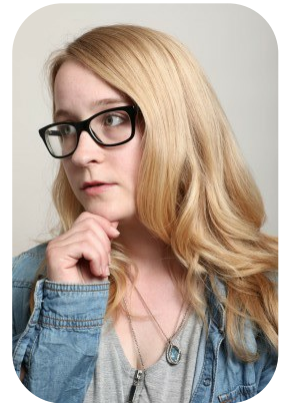

Amy Allaway

Age: 21-24	Height: 5ft1inch	Eye Colour: Green	Accent: London
Gender:F	Weight: 60kg	Waist: 74cm	
Location: London	Shoe Size: 5	Bust: 93cm	
Drives: Yes	Hair Color: Blonde	Hips: 94cm	

Talents
COMMERCIAL MODELS, EXTRAS