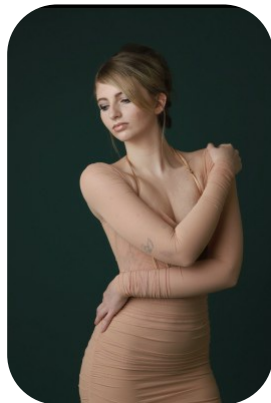

Additional Talents:
BIKE SWIM
GYM FITNESS