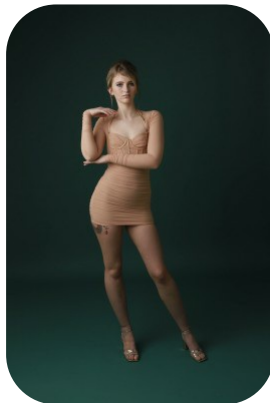

Additional Talents:
BIKE SWIM
GYM FITNESS