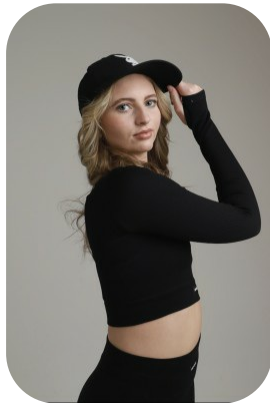

Additional Talents:
BIKE SWIM
GYM FITNESS