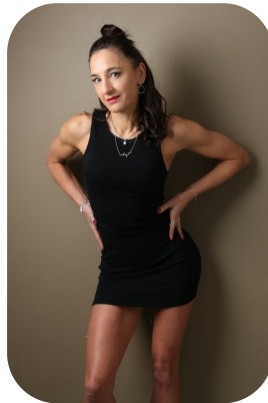

# Amy Brown

Age: 41-50	Height: 5ft7inch	Eye Colour: Blue	Accent: London
Gender:F	Weight: 54kg	Waist: 25	Bust: 33
Location: London	Shoe Size: 6.5	Hips: 28	
Drives: Yes	Hair Color: Brunette		

Talents  
MATURE MODELS