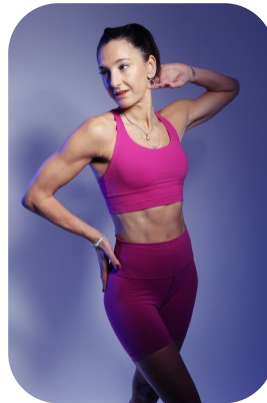

# Amy Brown

Age: 41-50	Height: 5ft7inch	Eye Colour: Blue	Accent: London
Gender:F	Weight: 54kg	Waist: 25	Bust: 33
Location: London	Shoe Size: 6.5	Hips: 28	
Drives: Yes	Hair Color: Brunette		

Talents  
MATURE MODELS