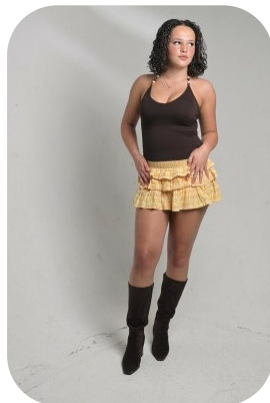

Amy Connor

Age: 16-20	Height: 5ft7inch	Eye Colour: Brown	Accent: London
Gender: F	Shoe Size: 6.5	Waist: 28	Bust: 32E
Location: London	Hair Color: Brunette	Hips: 36	

Talents

COMMERCIAL MODELS, TEEN MODELS, YOUNG PERFORMERS