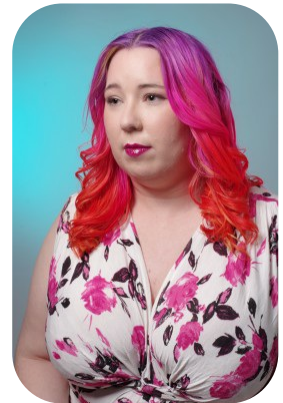

Amy Fennell

Videos: 1

Age: 31-40	Height: 5ft3inch	Eye Colour: Hazel	Accent: London
Gender:F	Weight: 83kg	Waist: 45	Bust: 49
Location: London	Shoe Size: 7.5	Hips: 52	
Drives: No	Hair Color: Other/Extreme		

Talents
 COMMERCIAL MODELS, NEW FACES, PLUS SIZE, EXTRAS

Additional Talents:
 BIKE - GYM - FITNESS

NETBALL

VIDEO CONTENT CREATOR - TWITCH STREAMER

FOR ANY INQUIRIES PLEASE CONTACT US

0207 834 66 60 - Office