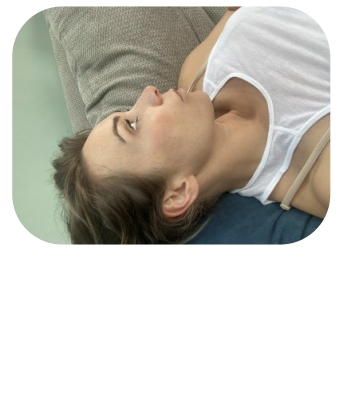

Amy Robertson

Age: 31-40	Height: 5ft7inch	Eye Colour: Blue	Accent: Northern
Gender:F	Weight: 64kg	Waist: 29	Bust: 34/6 B
Location: Britain North	Shoe Size: 6	Hips: 38	
Drives: Yes	Hair Color: Blonde		

Talents
COMMERCIAL MODELS