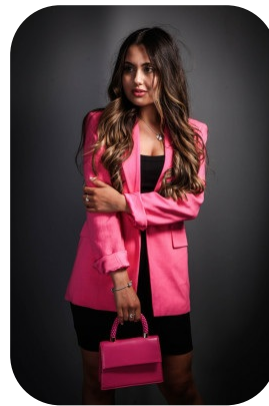

Amy Simmonds

Age: 16-20	Height: 5ft4inch	Eye Colour: Brown	Accent: London
Gender:F	Weight: 56kg	Waist: 23"	Bust: 32"
Location: London	Shoe Size: 6	Hips: 33"	
Drives: Yes	Hair Color: Brunette		

Talents
COMMERCIAL MODELS, TEEN MODELS, ATHLETES,
SPECIALITY