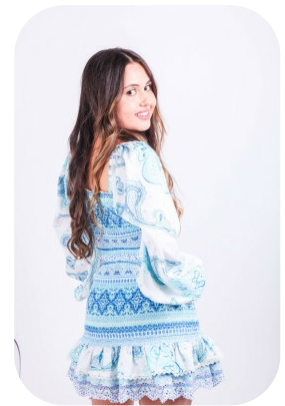

Amy Simmonds

Age: 16-20	Height: 5ft4inch	Eye Colour: Brown	Accent: London
Gender:F	Weight: 56kg	Waist: 23"	Bust: 32"
Location: London	Shoe Size: 6	Hips: 33"	
Drives: Yes	Hair Color: Brunette		

Talents
COMMERCIAL MODELS, TEEN MODELS, ATHLETES,
SPECIALITY