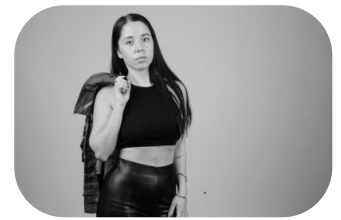

Additional Talents:
SWIM - ROLLERSKATE - ICESKATE