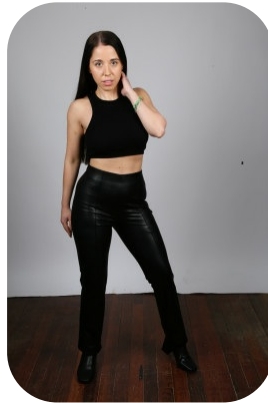

# Ana-Maria Calin

Credits: 1 Trainings: 1

Age: 25-30	Height: 5ft0inch	Eye Colour: Blue	Accent: London
Gender:F	Weight: 50kg	Waist: 34	Bust: 32
Location: London	Shoe Size: 3	Hips: 36	
Drives: Yes	Hair Color: Brunette		

Talents  
COMMERCIAL MODELS, COMMERCIAL DANCERS,  
EXTRAS

Additional Talents:  
SWIM - ROLLERSKATE - ICESKATE

GYM FITNESS

YOGA

DANCE - MODERN - 10 + YEARS

---

Credits:

Years of Production	Production Name	Role
2023	Ana's Essentials	Model