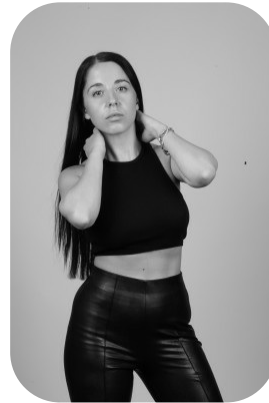

# Ana-Maria Calin

Credits: 1 Trainings: 1

Age: 25-30	Height: 5ft0inch	Eye Colour: Blue	Accent: London
Gender:F	Weight: 50kg	Waist: 34	Bust: 32
Location: London	Shoe Size: 3	Hips: 36	
Drives: Yes	Hair Color: Brunette		

Talents  
COMMERCIAL MODELS, COMMERCIAL DANCERS,  
EXTRAS

Additional Talents:  
SWIM - ROLLERSKATE - ICESKATE

GYM FITNESS

YOGA

DANCE - MODERN - 10 + YEARS

---

Credits:

Years of Production	Production Name	Role
2023	Ana's Essentials	Model