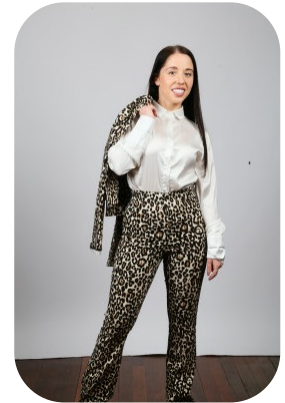

# Ana-Maria Calin

Credits: 1 Trainings: 1

Age: 25-30	Height: 5ft0inch	Eye Colour: Blue	Accent: London
Gender:F	Weight: 50kg	Waist: 34	Bust: 32
Location: London	Shoe Size: 3	Hips: 36	
Drives: Yes	Hair Color: Brunette		

Talents  
COMMERCIAL MODELS, COMMERCIAL DANCERS,  
EXTRAS

Additional Talents:  
SWIM - ROLLERSKATE - ICESKATE

GYM FITNESS

YOGA

DANCE - MODERN - 10 + YEARS

---

Credits:

Years of Production	Production Name	Role
2023	Ana's Essentials	Model