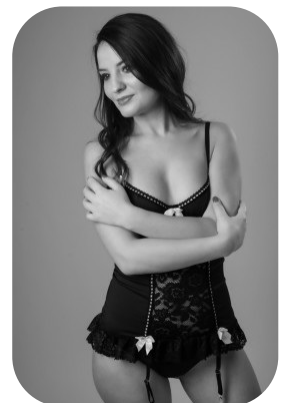

Ana Achitei

Age: 31-40	Height: 5ft3inch	Eye Colour: Brown	Accent: London
Gender:F	Weight: 51kg	Waist: 30	Hips: 35
Location: London	Shoe Size: 4		
Drives: No	Hair Color: Brunette		

Talents
COMMERCIAL MODELS, EXTRAS