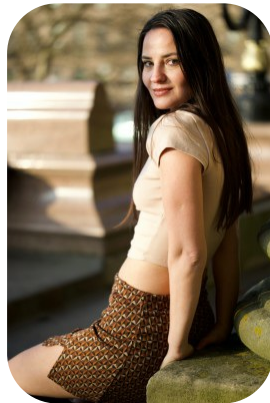

Ana Achitei

Age: 31-40	Height: 5ft3inch	Eye Colour: Brown	Accent: London
Gender:F	Weight: 51kg	Waist: 30	Hips: 35
Location: London	Shoe Size: 4		
Drives: No	Hair Color: Brunette		

Talents
COMMERCIAL MODELS, EXTRAS