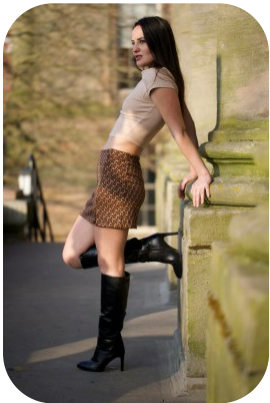

Ana Achitei

Age: 31-40	Height: 5ft3inch	Eye Colour: Brown	Accent: London
Gender:F	Weight: 51kg	Waist: 30	Hips: 35
Location: London	Shoe Size: 4		
Drives: No	Hair Color: Brunette		

Talents
COMMERCIAL MODELS, EXTRAS