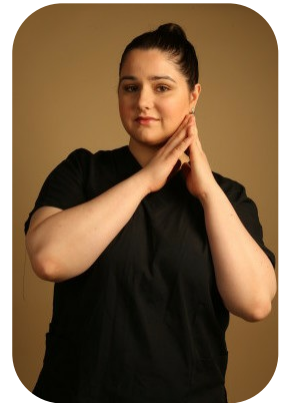

Additional Talents:
GYM FITNESS