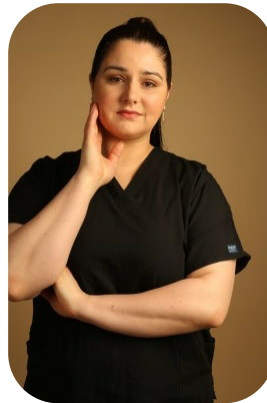

Additional Talents:
GYM FITNESS