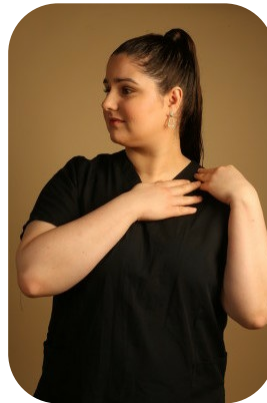

Additional Talents:
GYM FITNESS