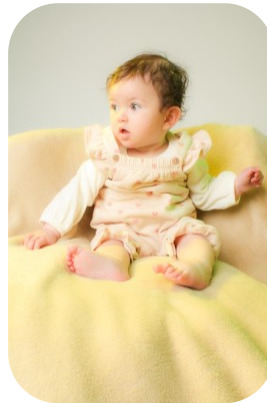

Ana Laura

Age: 0-5	Height: 3ft4inch	Eye Colour: Blue	Accent: London
Gender:F	Weight: 10kg	Waist: NA	Bust: NA
Location: London	Shoe Size: 2	Hips: NA	
Drives: No	Hair Color: Black		

Talents
CHILD MODELLING