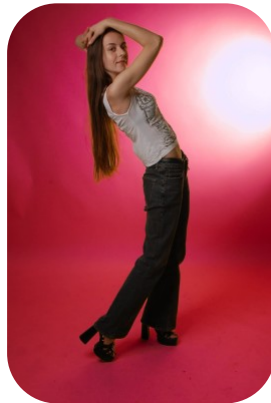

Anamaria Sandu

Age: 25-30	Height: 5ft6inch	Eye Colour: Brown	Accent: East Euro
Gender:F	Weight: 49kg	Waist: 25	Bust: 30
Location: London	Shoe Size: 5	Hips: 33	
Drives: Yes	Hair Color: Brunette		

Talents
COMMERCIAL MODELS, EXTRAS