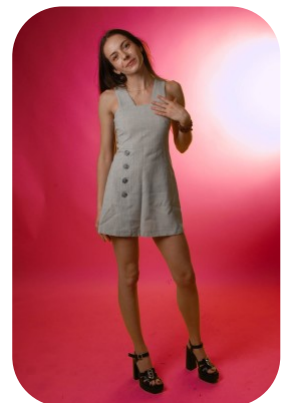

Anamaria Sandu

Age: 25-30	Height: 5ft6inch	Eye Colour: Brown	Accent: East Euro
Gender:F	Weight: 49kg	Waist: 25	Bust: 30
Location: London	Shoe Size: 5	Hips: 33	
Drives: Yes	Hair Color: Brunette		

Talents
COMMERCIAL MODELS, EXTRAS