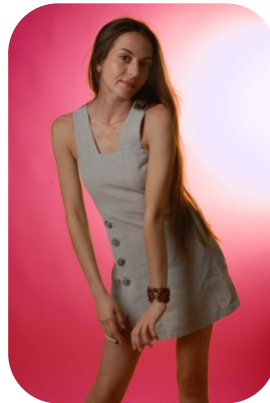

Anamaria Sandu

Age: 25-30	Height: 5ft6inch	Eye Colour: Brown	Accent: East Euro
Gender:F	Weight: 49kg	Waist: 25	Bust: 30
Location: London	Shoe Size: 5	Hips: 33	
Drives: Yes	Hair Color: Brunette		

Talents
COMMERCIAL MODELS, EXTRAS