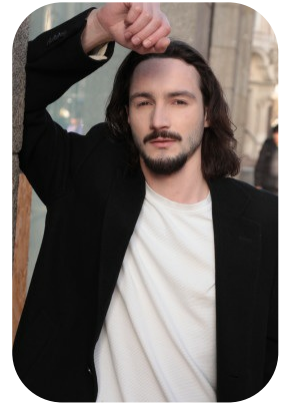

# Anatole C

Trainings: 2

Age: 25-30	Height: 5ft9inch	Eye Colour: Brown	Accent: French
Gender: M	Weight: 69kg	Waist: 30"	Bust: 36"
Location: London	Shoe Size: 7.5	Hips: 33"	
Drives: No	Hair Color: Brunette		

## Talents

COMMERCIAL MODELS, COMMERCIAL DANCERS, EXTRAS, MUSICIANS, SPECIALITY

Additional Talents:

SWIM BIKE GYM FITNESS

BREAKDANCE HIP HOP  
MMA TAEKWONDO KARATE  
SKI SNOWBOARD  
CONCERT FLUTE  
ACTING