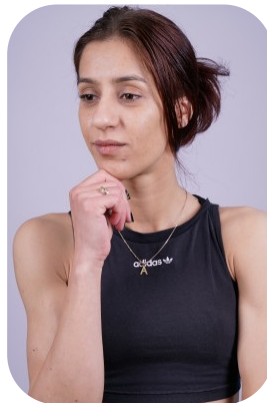

Andreea Amarandei

Age: 25-30	Height: 5ft7inch	Eye Colour: Brown	Accent: East Euro
Gender:F	Weight: 56kg	Waist: 29es	Hips: 37es
Location: London	Shoe Size: 6		
Drives: Yes	Hair Color: Brunette		

Talents
COMMERCIAL MODELS, EXTRAS