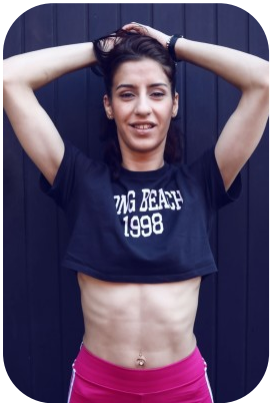

Andreea Amarandei

Age: 25-30	Height: 5ft7inch	Eye Colour: Brown	Accent: East Euro
Gender:F	Weight: 56kg	Waist: 29es	Hips: 37es
Location: London	Shoe Size: 6		
Drives: Yes	Hair Color: Brunette		

Talents
COMMERCIAL MODELS, EXTRAS