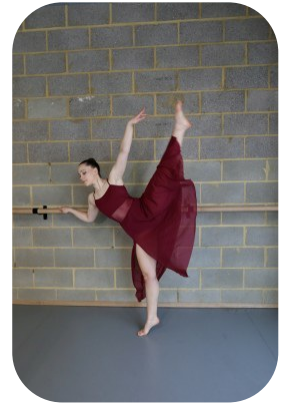

Additional Talents:

BIKE GYM FITNESS YOGA PILATES

CONTEMPORARY BALLET

[Angela Amann Profile](#)

All Rights Reserved by [Fusion Management](#) © 2018