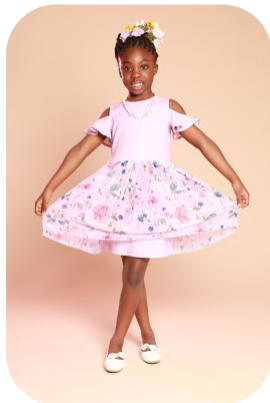

Angel E

Videos: 1

Age: 6-10	Height: 4ft3inch	Eye Colour: Brown	Accent: London
Gender:F	Weight: 27kg	Waist: N/A	Bust: N/A
Location: Wales	Shoe Size: 2	Hips: N/A	
Drives: No	Hair Color: Black		

Talents
CHILD MODELLING