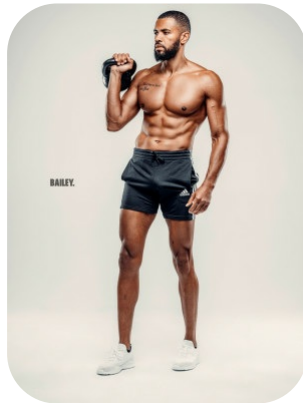

# Angel Videyra

Videos: 2

Age: 31-40	Height: 6ft5inch	Eye Colour: Brown	Accent: Other
Gender:M	Weight: 90kg	Waist: 31	Bust: 45
Location: London	Shoe Size: 12	Hips: 34	
Drives: Yes	Hair Color: Black		

Talents  
 COMMERCIAL MODELS, FITNESS MODELS,  
 EXTRAS, ATHLETES