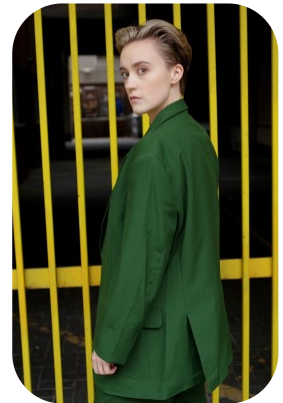

Additional Talents:

ACCENTS: