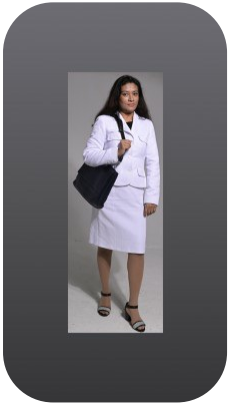

# Anjani Daby

Credits: 2

Age: 51-60	Height: 5ft2inch	Eye Colour: Hazel	Accent: London
Gender:F	Weight: 57kg	Waist: 33	Bust: 34
Location: London	Shoe Size: 3	Hips: 36	
Drives: No	Hair Color: Brunette		

Talents  
 COMMERCIAL DANCERS, MATURE MODELS,  
 EXTRAS

Additional Talents:  
 SWIM

COOK

SING

DANCE - BOLLYWOOD

GYM FITNESS

---

Credits:

Years of Production	Production Name	Role
2022	Sheela Dhani group geetgawai Mauritius	Main performer
1986	College	Comedy