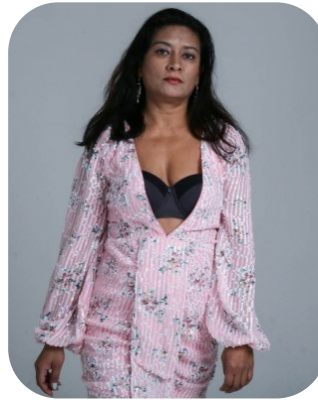

# Anjani Daby

Credits: 2

Age: 51-60	Height: 5ft2inch	Eye Colour: Hazel	Accent: London
Gender:F	Weight: 57kg	Waist: 33	Bust: 34
Location: London	Shoe Size: 3	Hips: 36	
Drives: No	Hair Color: Brunette		

Talents  
 COMMERCIAL DANCERS, MATURE MODELS,  
 EXTRAS

Additional Talents:  
 SWIM

COOK

SING

DANCE - BOLLYWOOD

GYM FITNESS

---

Credits:

Years of Production	Production Name	Role
2022	Sheela Dhani group geetgawai Mauritius	Main performer
1986	College	Comedy