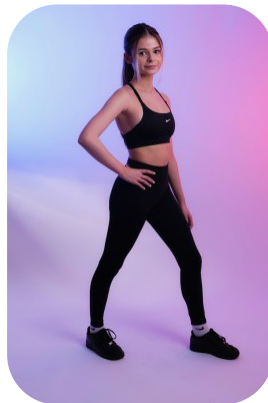

Anna B

Videos: 1

Age: 16-20	Height: 5ft4inch	Eye Colour: Brown	Accent: London
Gender:F	Weight: 47kg	Waist: 23"	Bust: 33"
Location: London	Shoe Size: 5	Hips: 34"	
Drives: No	Hair Color: Brunette		

Talents
TEEN MODELS, EXTRAS