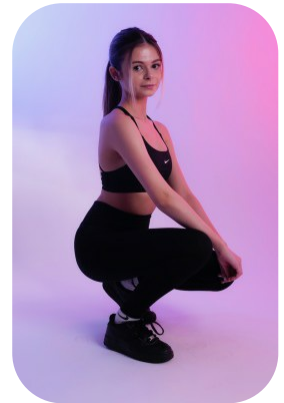

Anna B

Videos: 1

Age: 16-20	Height: 5ft4inch	Eye Colour: Brown	Accent: London
Gender:F	Weight: 47kg	Waist: 23"	Bust: 33"
Location: London	Shoe Size: 5	Hips: 34"	
Drives: No	Hair Color: Brunette		

Talents
TEEN MODELS, EXTRAS