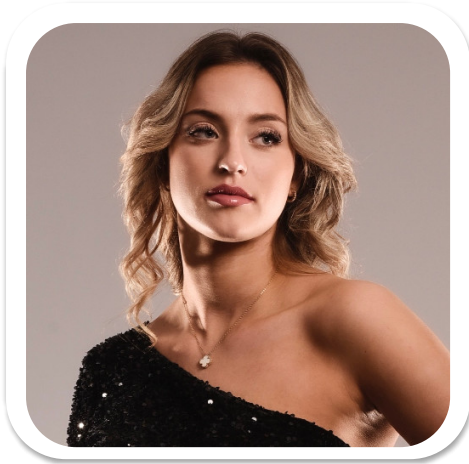

# Annabel Callander

Age: 16-20	Height: 5ft10inch	Eye Colour: Blue	Accent: London
Gender:F	Weight: 73kg	Waist: 29 c/74 cm	
Location: London	Shoe Size: 7	Bust: UK/US 38; EU 98; JA 85	
Drives: No	Hair Color: Blonde	Hips: 36/86 cm	