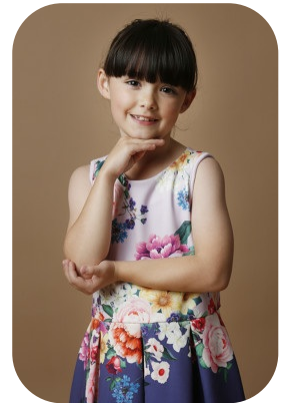

Additional Talents:
BIKE RUN