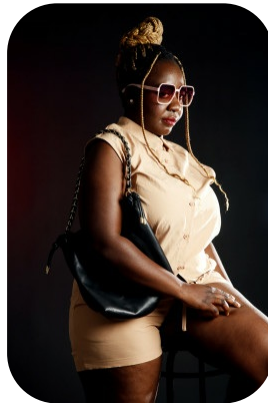

Anna Isodo

Age: 31-40

Height:

Eye Colour:

Accent:

Gender:F

5ft3inch

Brown

London

Location:

Weight:

Bust: 32E

London

85kg

Drives: No

Shoe Size:

5

Hair Color:

Black

Talents

COMMERCIAL MODELS

Additional Talents:

DANCE

FOR ANY INQUIRIES PLEASE CONTACT US