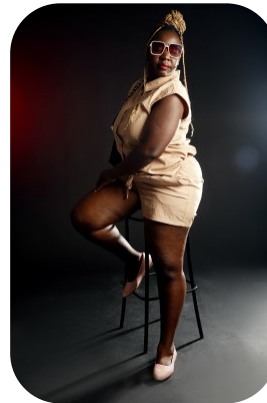

Anna Isodo

Age: 31-40

Height:

Eye Colour:

Accent:

Gender:F

5ft3inch

Brown

London

Location:

Weight:

Bust: 32E

London

85kg

Drives: No

Shoe Size:

5

Hair Color:

Black

Talents

COMMERCIAL MODELS

Additional Talents:

DANCE

FOR ANY INQUIRIES PLEASE CONTACT US